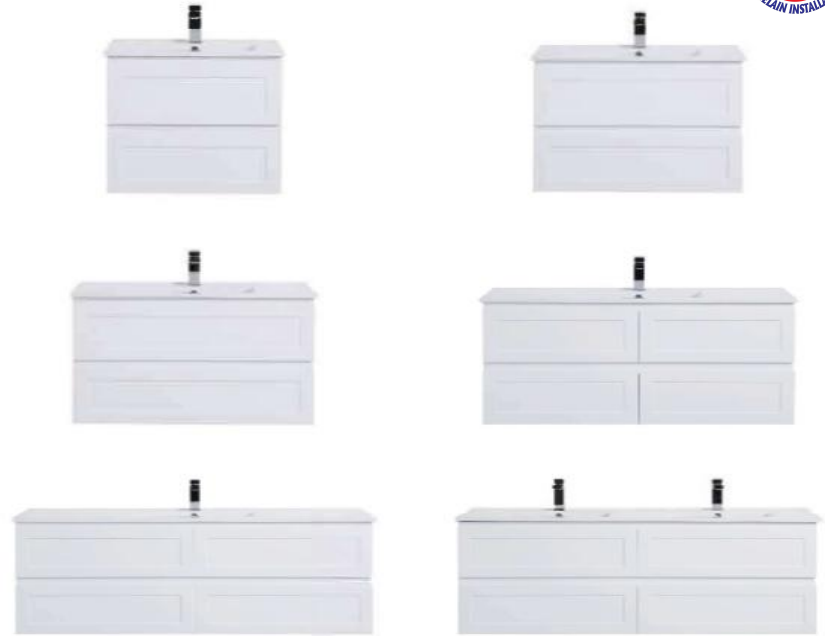

BATHROOM VANITY

Bathroom Vanity

FMW600/24"-WH	size:23-1/4**18**22"	FOB Price:$ 490.00
FMW750/30"-WH	size:29-1/8**18**22"	FOB Price:$ 550.00
FMW900/36"-WH	size:35**18**22"	FOB Price:$ 640.00
FMW1200/48"-WH Single	size:46-3/4**18**22"	FOB Price:$ 998.00
FMW1220/48"-WH Double	size:46-3/4**18**22"	FOB Price:$ 1040.00
FMW1550/60"-WH Single	size:58-3/4**18**22"	FOB Price:$ 1600.00
FMW1550/60"-WH Double	size:58-3/4**18**22"	FOB Price:$ 1660.00