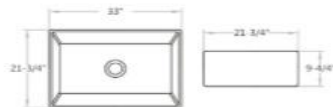

Kitchen sink
2318C
size:23**18**10"
FOB Price:\$ 180.00

KITCHEN CERAMIC SINK

KITCHEN CERAMIC SINK

Kitchen ceramic sink
KDK-B40
 size:30-3/8**20**9-7/8"
 FOB Price:\$ 300.00

Kitchen ceramic sink
KDK-B40D
 size:33-1/4**17-1/2**9-7/8"
 FOB Price:\$ 300.00

Kitchen ceramic sink
KDK-B40L
 size:33**21-3/4**9-3/4"
 FOB Price:\$ 400.00

Kitchen ceramic sink
KDK-B40DS
 size:30**17-1/2**9-3/4"
 FOB Price:\$ 360.00

BATHTUB

Free standing bathtub

KBT-2-1400	size:55-1/8**28**23-1/4"	FOB Price:\$ 840.00
KBT-2-1500	size:59**27-3/4**22-7/8"	FOB Price:\$ 900.00
KBT-2-1700	size:67**20-1/2**22-7/8"	FOB Price:\$ 1000.00