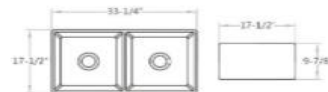

Kitchen sink
2318C
size:23**18**10"
FOB Price:\$ 180.00

KITCHEN CERAMIC SINK

KITCHEN CERAMIC SINK

Kitchen ceramic sink
KDK-B40
 size:30-3/8**20**9-7/8"
 FOB Price:\$ 300.00

Kitchen ceramic sink
KDK-B40D
 size:33-1/4**17-1/2**9-7/8"
 FOB Price:\$ 300.00

Kitchen ceramic sink
KDK-B40L
 size:33**21-3/4**9-3/4"
 FOB Price:\$ 400.00

Kitchen ceramic sink
KDK-B40DS
 size:30**17-1/2**9-3/4"
 FOB Price:\$ 360.00

BATHTUB

Free standing bathtub

KBT-2-1400	size:55-1/8**28**23-1/4"	FOB Price:\$ 840.00
KBT-2-1500	size:59**27-3/4**22-7/8"	FOB Price:\$ 900.00
KBT-2-1700	size:67**20-1/2**22-7/8"	FOB Price:\$ 1000.00