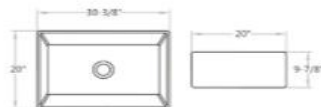

KITCHEN CERAMIC SINK

Kitchen ceramic sink
KDK-B40
size:30-3/8**20**9-7/8"
FOB Price:$ 300.00